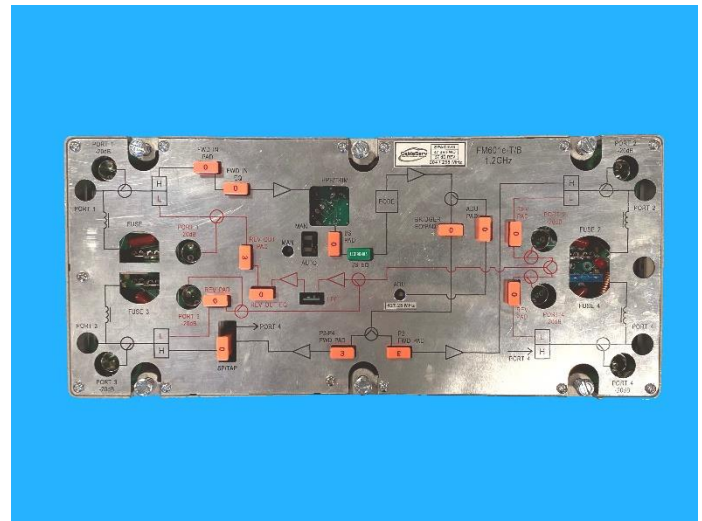

# CableServ® CEL FM601 1.2 GHz Mid/High-Split

## Product Description

In order to provide cable operators an easy solution to upgrading legacy modules, CableServ® has developed the FM601 Trunk Bridger drop-in module.

Our drop-in amplifier replaces any legacy GNA Philips/Magnavox amplifier that has limited downstream frequency ranges of 550/750 MHz. Our solution uses the existing housing and allows for 870/1002/1218 MHz downstream frequency ranges as well as 42/54, 85/105 or 204/258 MHz band-splits. The FM601 Trunk-Bridger amplifier contains a new power supply.

## Application

- Increasing Bandwidth up to 1218 MHz
- Optional band split: 42/54, 85/105 and 204/258 MHz

**CableServ® FM601 1.2GHz Trunk/Bridger**