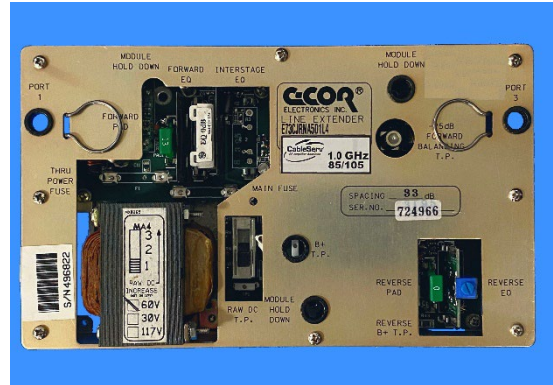

# CableServ® Flex Net 700 LE 1GHz and Mid/High-Split upgrade

## Product Description

To provide an easy and cost-effective transition from legacy 750 MHz downstream and 42-54 MHz band splits, CableServ® offers a 1 GHz Downstream and Mid/High split solutions.

The E 7 series LE Upgrade consists of new diplex filters, board level modifications and new performance gain blocks. This upgrade will reuse the existing Upstream gain block.

CableServ® an assortment of Downstream and Upstream EQ's are available (available fixed EQ or Padded EQ's).

CableServ® offers training assistance to cable systems in the installation and set-up of this upgrade solution.

## Applications

- C-Cor E7 series of amplifiers

CableServ E7 series LE 1GHz and Mid-Split/High-Split Upgrade