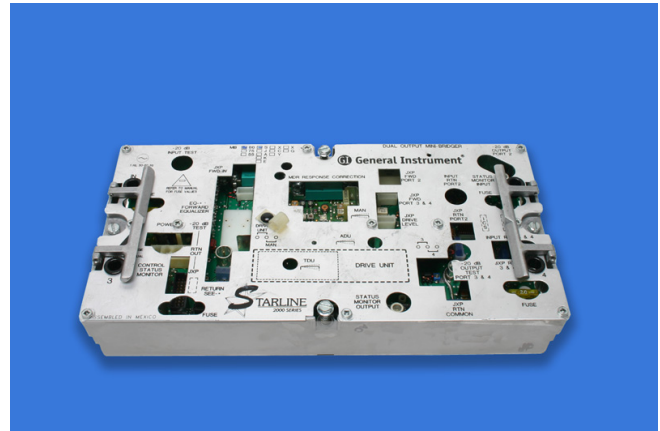

Applications

- 870 MHz or 1 GHz Line Extender for operation in 750 MHz spaced cable network

Product Features

- GaAs technology for maximum performance while reducing current consumption.
- Accepts standard OEM accessories.
- Full 24 month warranty.